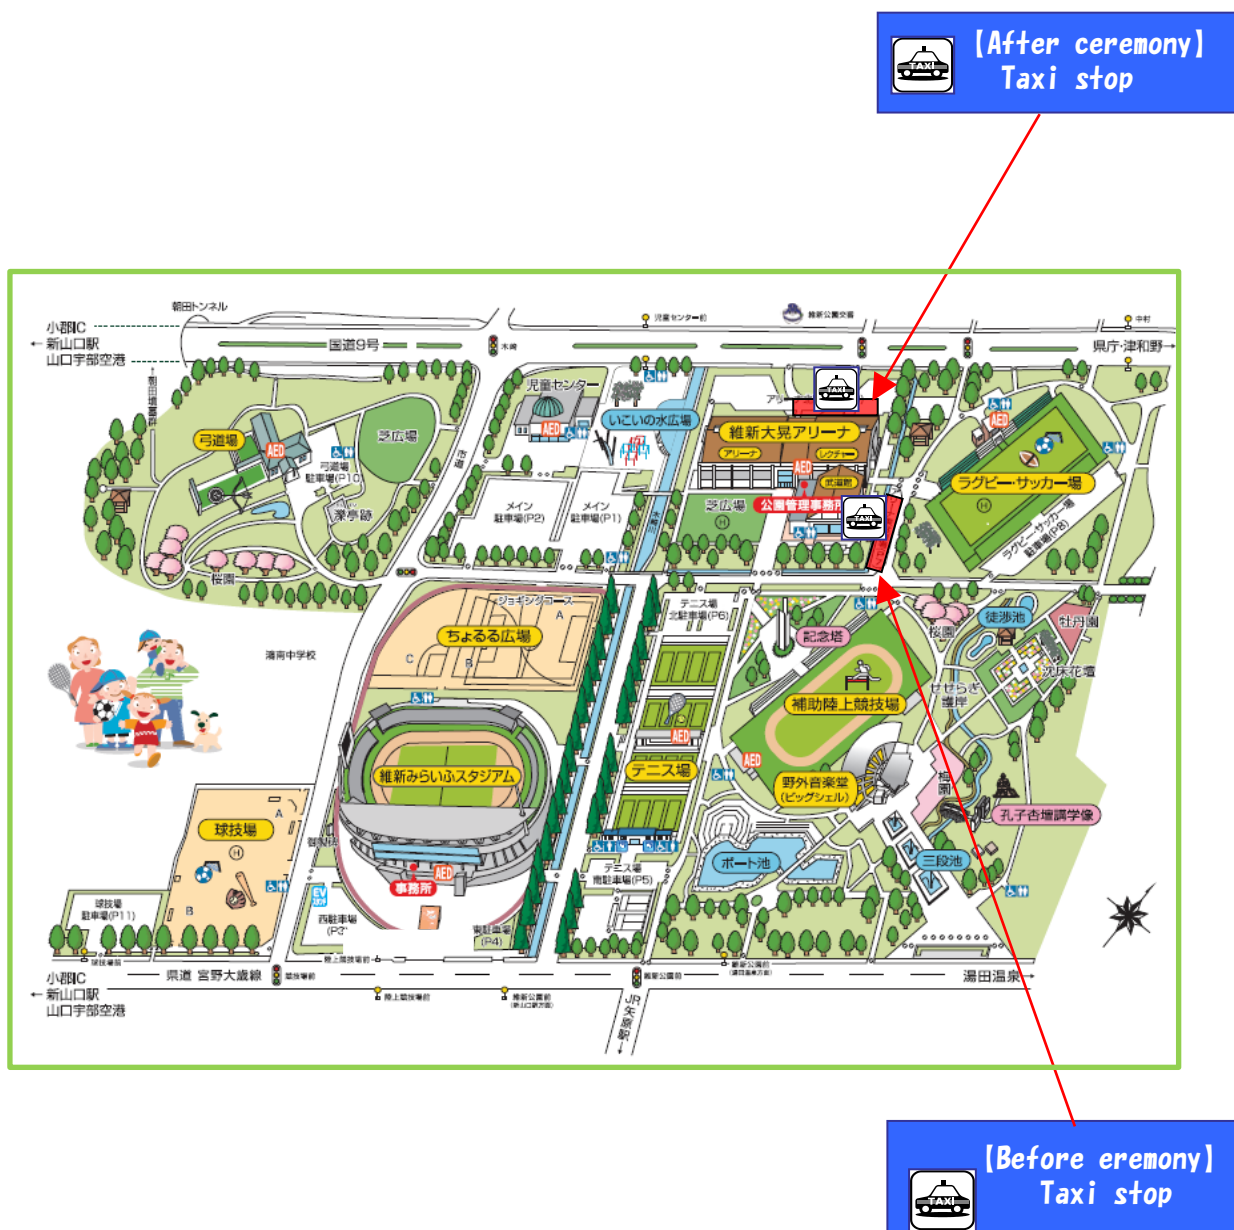

Taxi stop in Ishin Memorial Park

※Those who use a taxi after the ceremony ends, the taxi ride will be on the north side parking lot.

Contact: General Affairs Division, General Affairs and Planning Department +81-83-933-5000